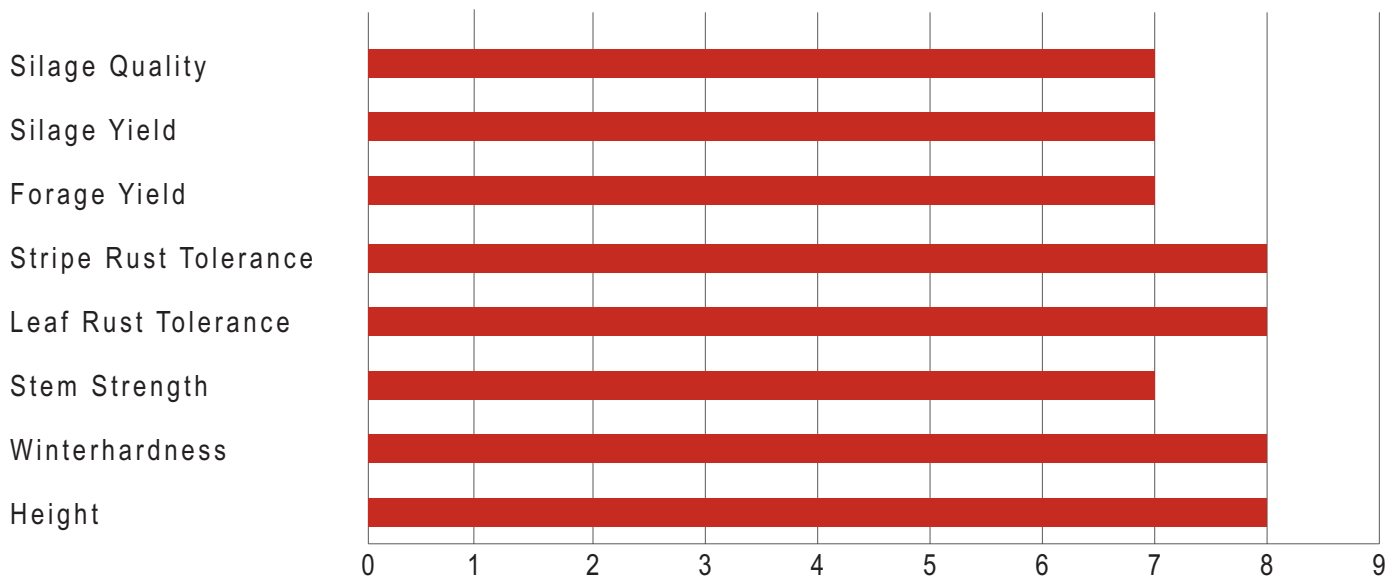

VARIETY CHARACTERISTICS