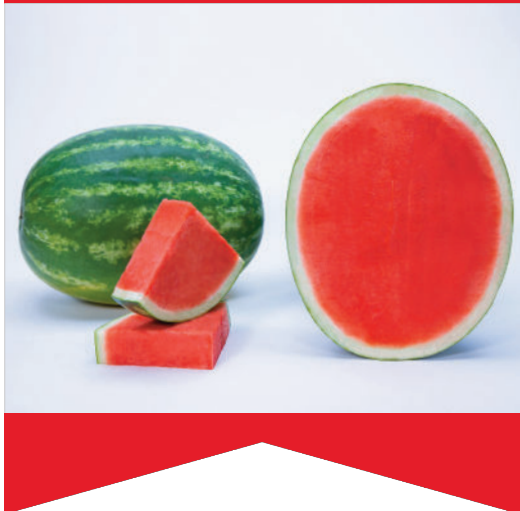

## VALOR

Triploid Seedless

### KEY CHARACTERISTICS

- Valor is a blocky shaped fruit with a medium dark stripe similar to Melody. Fruit size is mostly 35 and 45 count fruit. Excellent deep red flesh quality with dark red color. Fruit have good field holding ability during harvest.